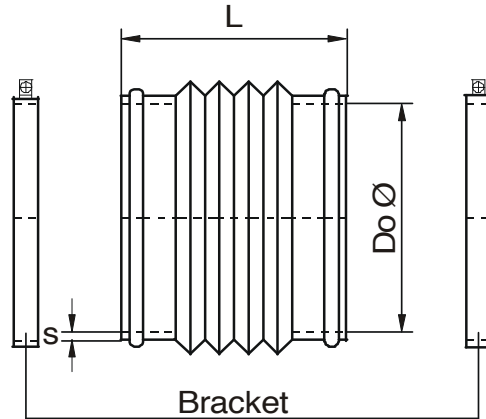

Material: PVC / PPs / PP / PE

Do Ø 75 - Do Ø 400 seamless

Connector in Grey PVC

PVC connector
with socket in PVC, PPS, PP, PE

PVC connector
with flange in PVC, PPs, PP, PE

Do Ø	L
75	90
90	90
110	90
125	90
140	150
160	150
180	150
200	150
225	150
250	150
280	150
315	150
355	150
400	150
450	150
500	150
560	150
600	150

From Do Ø 630 upon request