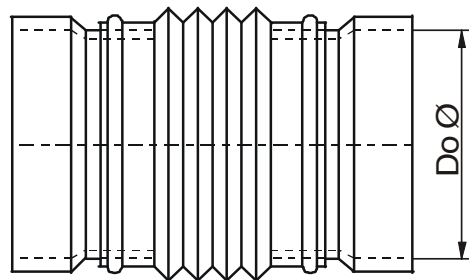

Material: PVC / PPs / PP / PE

Do Ø 75 - Do Ø 400 seamless

Connector in Grey PVC

PVC connector
with socket in PVC, PPS, PP, PE

PVC connector
with flange in PVC, PPs, PP, PE

Do Ø	L
75	90
90	90
110	90
125	90
140	150
160	150
180	150
200	150
225	150
250	150
280	150
315	150
355	150
400	150
450	150
500	150
560	150
600	150

From Do Ø 630 upon request