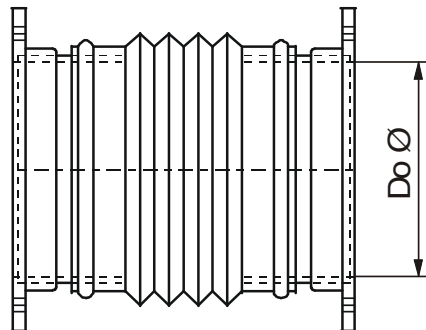

Material: PVC / PPs / PP / PE

Do Ø 75 - Do Ø 400 seamless

Connector in Grey PVC

PVC connector
with socket in PVC, PPS, PP, PE

PVC connector
with flange in PVC, PPs, PP, PE

Do Ø	L
75	90
90	90
110	90
125	90
140	150
160	150
180	150
200	150
225	150
250	150
280	150
315	150
355	150
400	150
450	150
500	150
560	150
600	150

From Do Ø 630 upon request