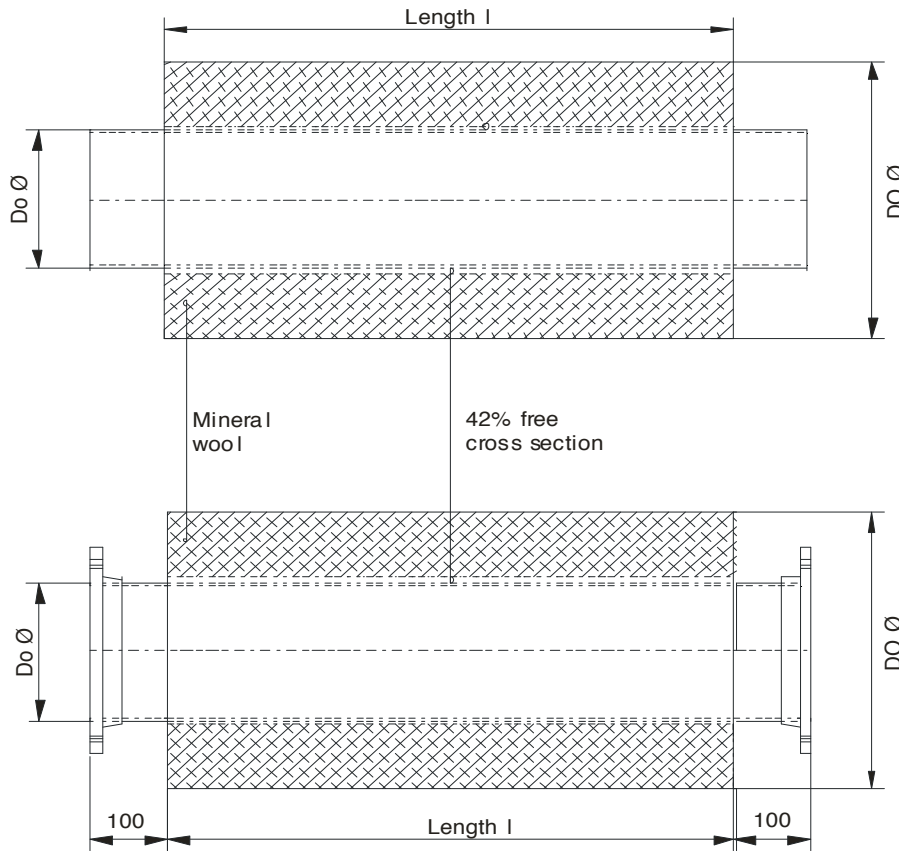

Material: PVC / PPs / PP / PE

Do 75 / 90

Do 110 / 125

Do 140 / 160

all dimension in mm

prices are on page 28, 29, 30 and 31

We reserve the right to change dimension and design !

Do 180 / 200

Do 225 / 250

Do 280 / 315

Do 355 / 400

Do 450 / 500

Do 600

prices are on page 28, 29, 30 and 31

We reserve the right to change dimension and design !